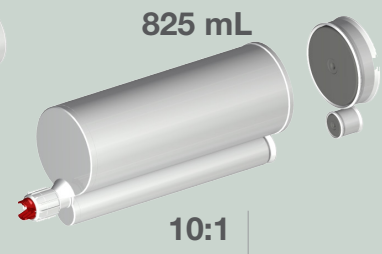

MIXPAC™ J-System Overview

350/365/450/600/825/1500mL Construction Set

ACCESSORIES

ID	Description
301255	Perforated sleeves

The perforated sleeves support chemical anchoring to brick walls.

MIXER

CARTRIDGE

DISPENSER

ID	Description
 300326	Ribbon adapter
 301581	Extension tube Ø 8.5 mm, 200 mm
 300812	Extension tube Ø 7.0 mm, 190 mm

MIXPAC™ J-System Cartridge Set

350/365/450/600/825/1500mL Construction Set

Cartridge Assembly 350/365/450/600/825/1500mL