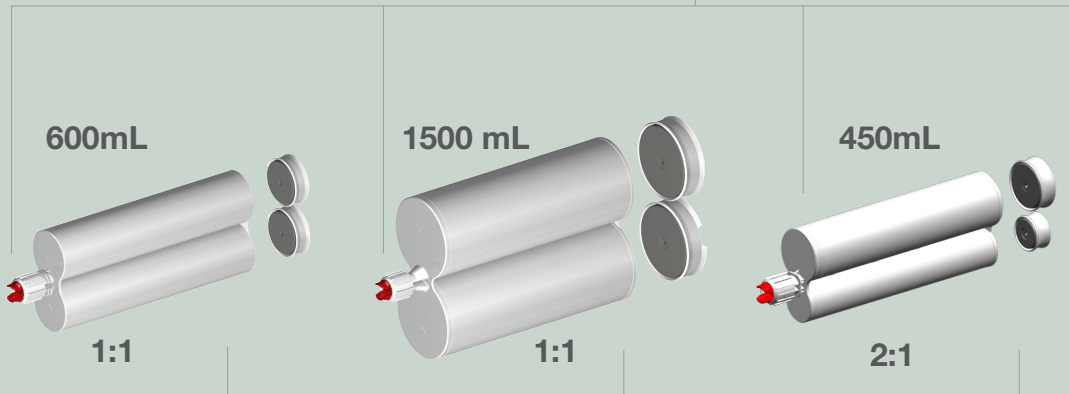

MIXPAC™ J-System Overview

350/365/450/600/825/1500mL Construction Set

ACCESSORIES

ID	Description
301255	Perforated sleeves

The perforated sleeves support chemical anchoring to brick walls.

MIXER

CARTRIDGE

DISPENSER

ID	Description
 300326	Ribbon adapter
 301581	Extension tube Ø 8.5 mm, 200 mm
 300812	Extension tube Ø 7.0 mm, 190 mm

MIXPAC™ J-System Cartridge Set

350/365/450/600/825/1500mL Construction Set

Cartridge Assembly 350/365/450/600/825/1500mL