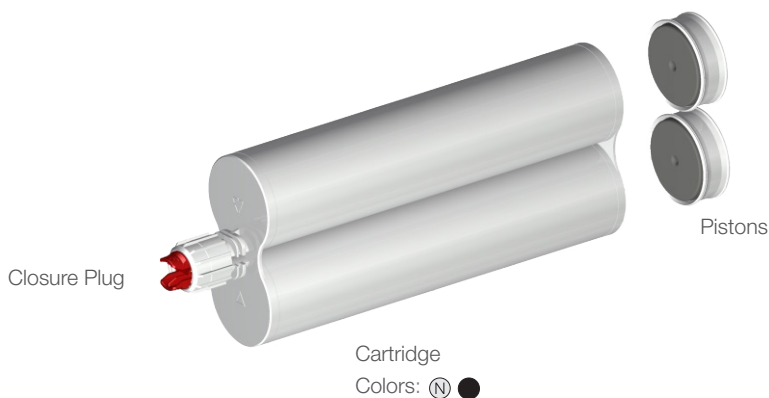

MIXPAC™ J-System Overview

350/365/450/600/825/1500mL Construction Set

ACCESSORIES

ID	Description
301255	Perforated sleeves

The perforated sleeves support chemical anchoring to brick walls.

MIXER

CARTRIDGE

DISPENSER

ID	Description
 300326	Ribbon adapter
 301581	Extension tube Ø 8.5 mm, 200 mm
 300812	Extension tube Ø 7.0 mm, 190 mm

MIXPAC™ J-System Cartridge Set

350/365/450/600/825/1500mL Construction Set

Cartridge Assembly 350/365/450/600/825/1500mL